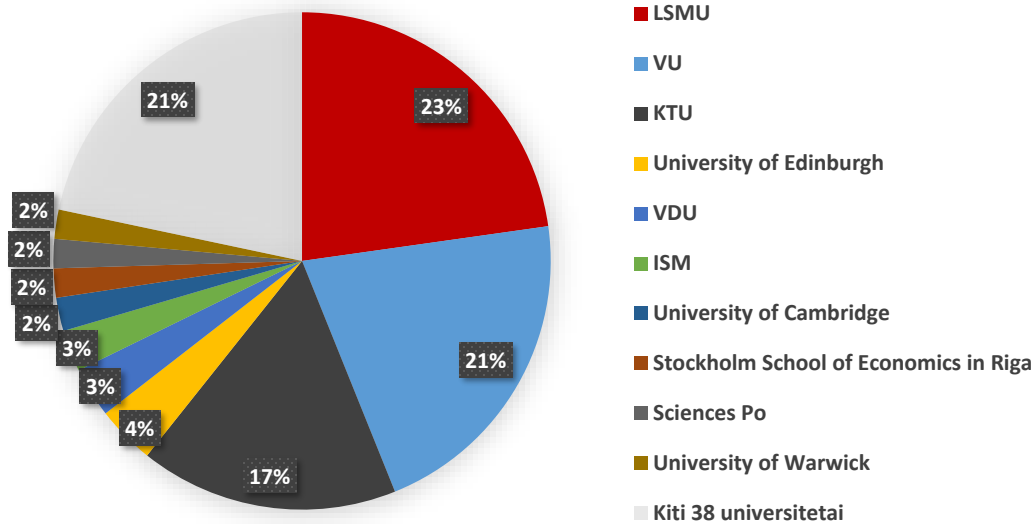

2012-2016 m.

Viso 369 abiturientai

UNIVERSITETAS	2012	2013	2014	2015	2016	IŠ VISO	PROC.
LSMU	26	20	9	18	11	84	22.76%
VU	18	16	12	11	21	78	21.14%
KTU	8	12	16	11	15	62	16.80%
University of Edinburgh	3	4	4	2	1	14	3.79%
VDU	2	2	3	3	2	12	3.25%
ISM		3	3	1	3	10	2.71%
University of Cambridge	1	1	2	3	1	8	2.17%
Stockholm School of Economics in Riga	2		2	1	2	7	1.90%
Sciences Po	2	1	2	2	0	7	1.90%
University of Warwick	1	2		2	2	7	1.90%
University of Nottingham	2		3	1		6	1.63%
VGTV			1	3	1	5	1.36%
University of Sheffield	1	1		2	1	5	1.36%
VDA			1	2	2	5	1.36%
University of St Andrews	1			2	1	4	1.08%
University of Leeds		1	1	1		3	0.81%
University of Glasgow	1		1		1	3	0.81%
University of Amsterdam	1			1	1	3	0.81%
University of Rotterdam	1		1		1	3	0.81%
LMTA		2			1	3	0.81%
Bocconi University				1	2	3	0.81%
University of Manchester					3	3	0.81%
Newcastle University		1		1		2	0.54%
University of Birmingham				2		2	0.54%
University of Southampton		1	1			2	0.54%
University of Leicester				2		2	0.54%
University of York		2				2	0.54%
University of Oxford			1	1		2	0.54%
University of Surrey		1			1	2	0.54%
University of Strathclyde	1				1	2	0.54%
Lancaster University	1					1	0.27%
University of Reading			1			1	0.27%
University of Bath		1				1	0.27%
LKA		1				1	0.27%
University of Durham		1				1	0.27%
Kühne Logistics University				1		1	0.27%
SAE Institute London				1		1	0.27%
Word of Life Bible Institute in Hungary				1		1	0.27%
Lund University			1			1	0.27%
Harvard University			1			1	0.27%
Bristol University			1			1	0.27%
Das Hochschulübergreifende Zentrum Tanz Berlin			1			1	0.27%
De Montfort University			1			1	0.27%
Hotelschool the Hague			1			1	0.27%
Carl von Ossietzky University Oldenburg		1				1	0.27%
City University London		1				1	0.27%
University of Greenwich	1					1	0.27%
Polimoda (Italija)					1	1	0.27%