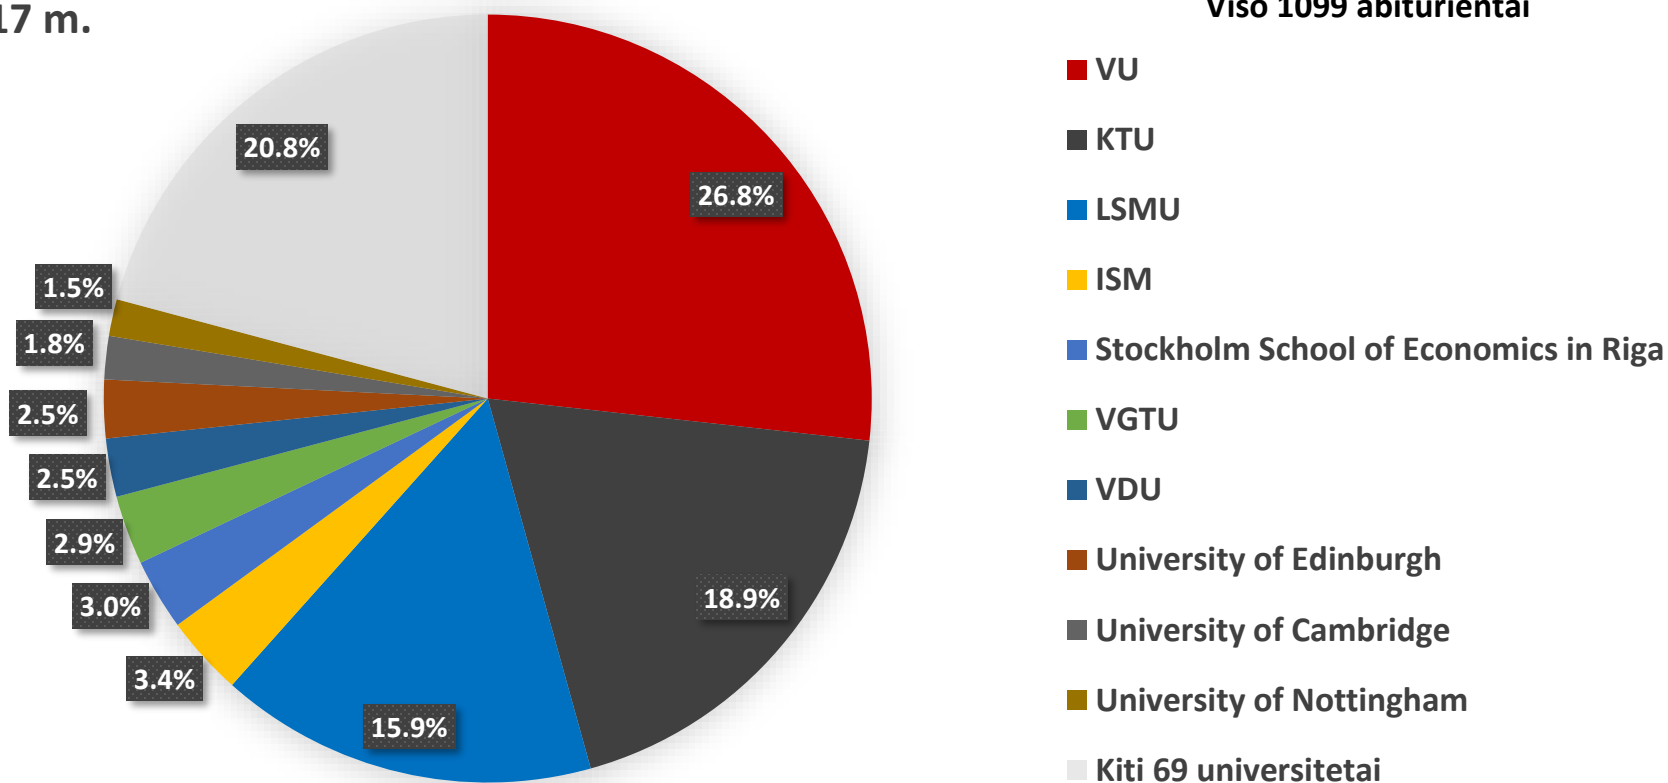

2003-2017 m.

Viso 1099 abiturientai

UNIVERSITETAS	2003	2004	2005	2006	2007	2008	2009	2010	2011	2012	2013	2014	2015	2016	2017	IŠ VISO	PROC.
VU	26	27	30	29	21	21	13	25	13	18	16	12	11	21	11	294	26.75%
KTU	35	22	20	17	18	6	7	3	7	8	12	16	11	15	11	208	18.93%
LSMU	4	6	8	4	6	11	12	7	15	26	20	9	18	11	18	175	15.92%
ISM	1			2	3	3	7	8	1		3	3	1	3	2	37	3.37%
Stockholm School of Economics in Riga		5	1		3	3	2	5	7	2		2	1	2		33	3.00%
VGTU	2	2	6	4	2	3	2	2	3			1	3	1	1	32	2.91%
VDU		2	1	2	1	1	1	1	4	2	2	3	3	2	2	27	2.46%
University of Edinburgh						1	4	2	2	3	4	4	2	1	4	27	2.46%
University of Cambridge					1	1		3	5	1	1	2	3	1	2	20	1.82%
University of Nottingham			1	2	5	1	1	1		2		3	1			17	1.55%
MRU	2	4		2	2	3	4									17	1.55%
Jacobs University Bremen	4	2		5	1	1		2	1							16	1.46%
University of Sheffield			1		1	2			2	1	1		2	1	2	13	1.18%
University of Manchester						1		2						3	7	13	1.18%
University of Warwick						2	2			1	2		2	2		11	1.00%
VDA	1		1				1	1				1	2	2	1	10	0.91%